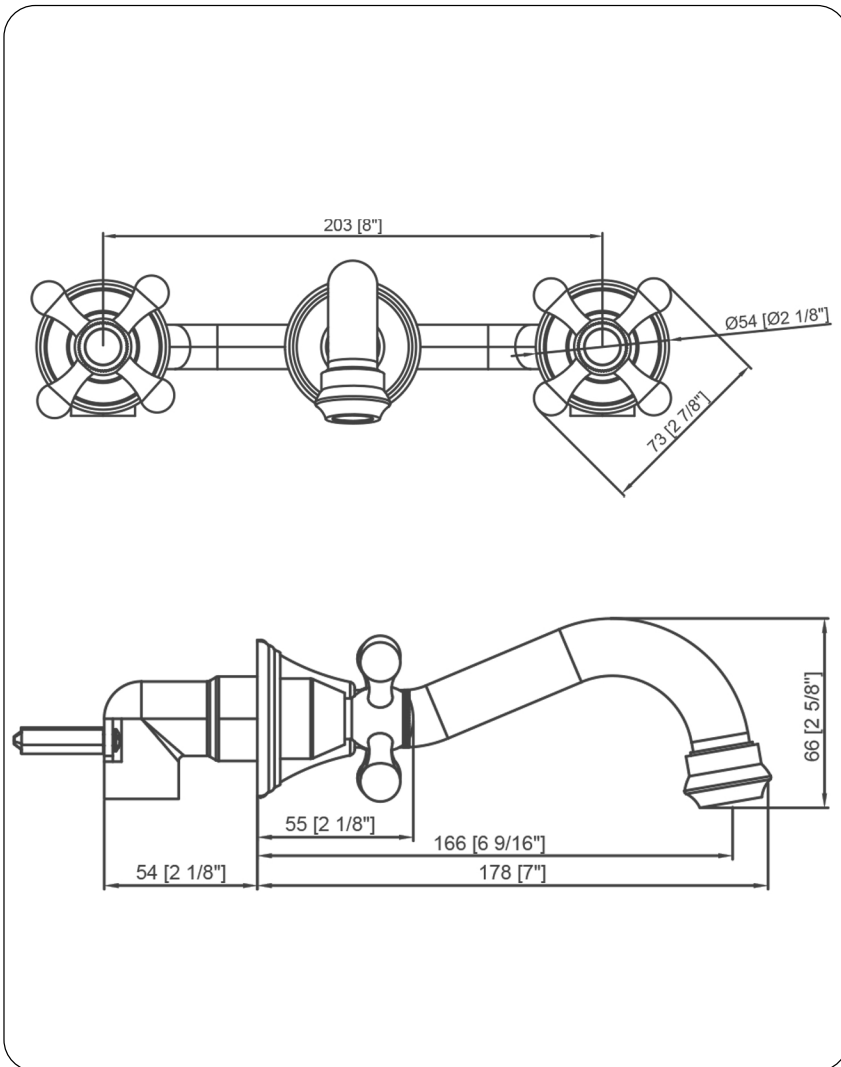

NOTES

Novatto reserves the right (1) to make changes in specifications and materials, and (2) to change or discontinue models, both without notice or obligation. Dimensions are for reference only, see www.Novatto.com for finish options and product availability.

Novatto Inc
TOLL FREE 844.404.4242
www.Novatto.com